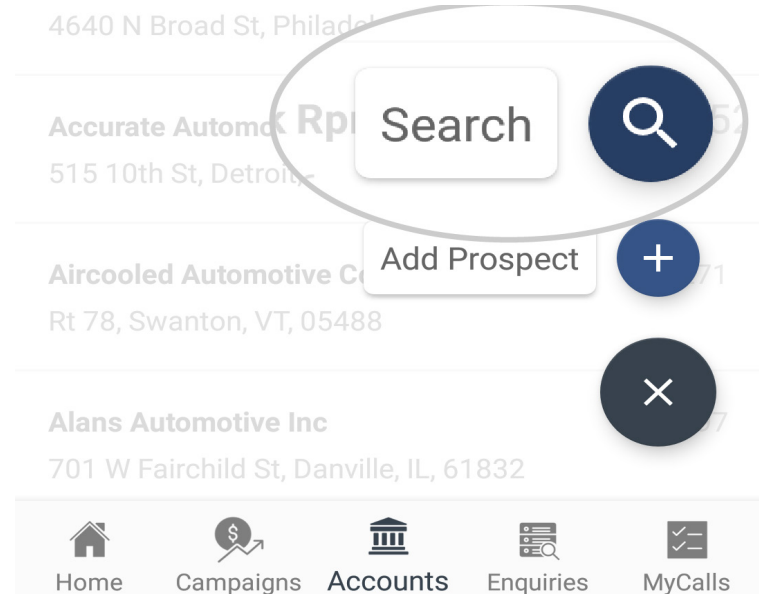

Accurate Automotive & Trck Rpr A00152
515 10th St, Detroit, MI, 48216

Aircooled Automotive Corp A00271
Rt 78, Swanton, VT, 05488

Alans Automotive Inc A00077
701 W Fairchild St, Danville, IL, 61832

02 You will automatically see a list of your top 50 spending accounts. To conduct a new search and change the fields you would like to search in, tap the **Widget** in the bottom right hand side.

Home Campaigns **Accounts** Enquiries MyCalls

03 Next, tap the **Search icon** to view and change the fields you want to search in.

4640 N Broad St, Philadel

Accurate Automcd Rpr A00152
515 10th St, Detroit, MI, 48216